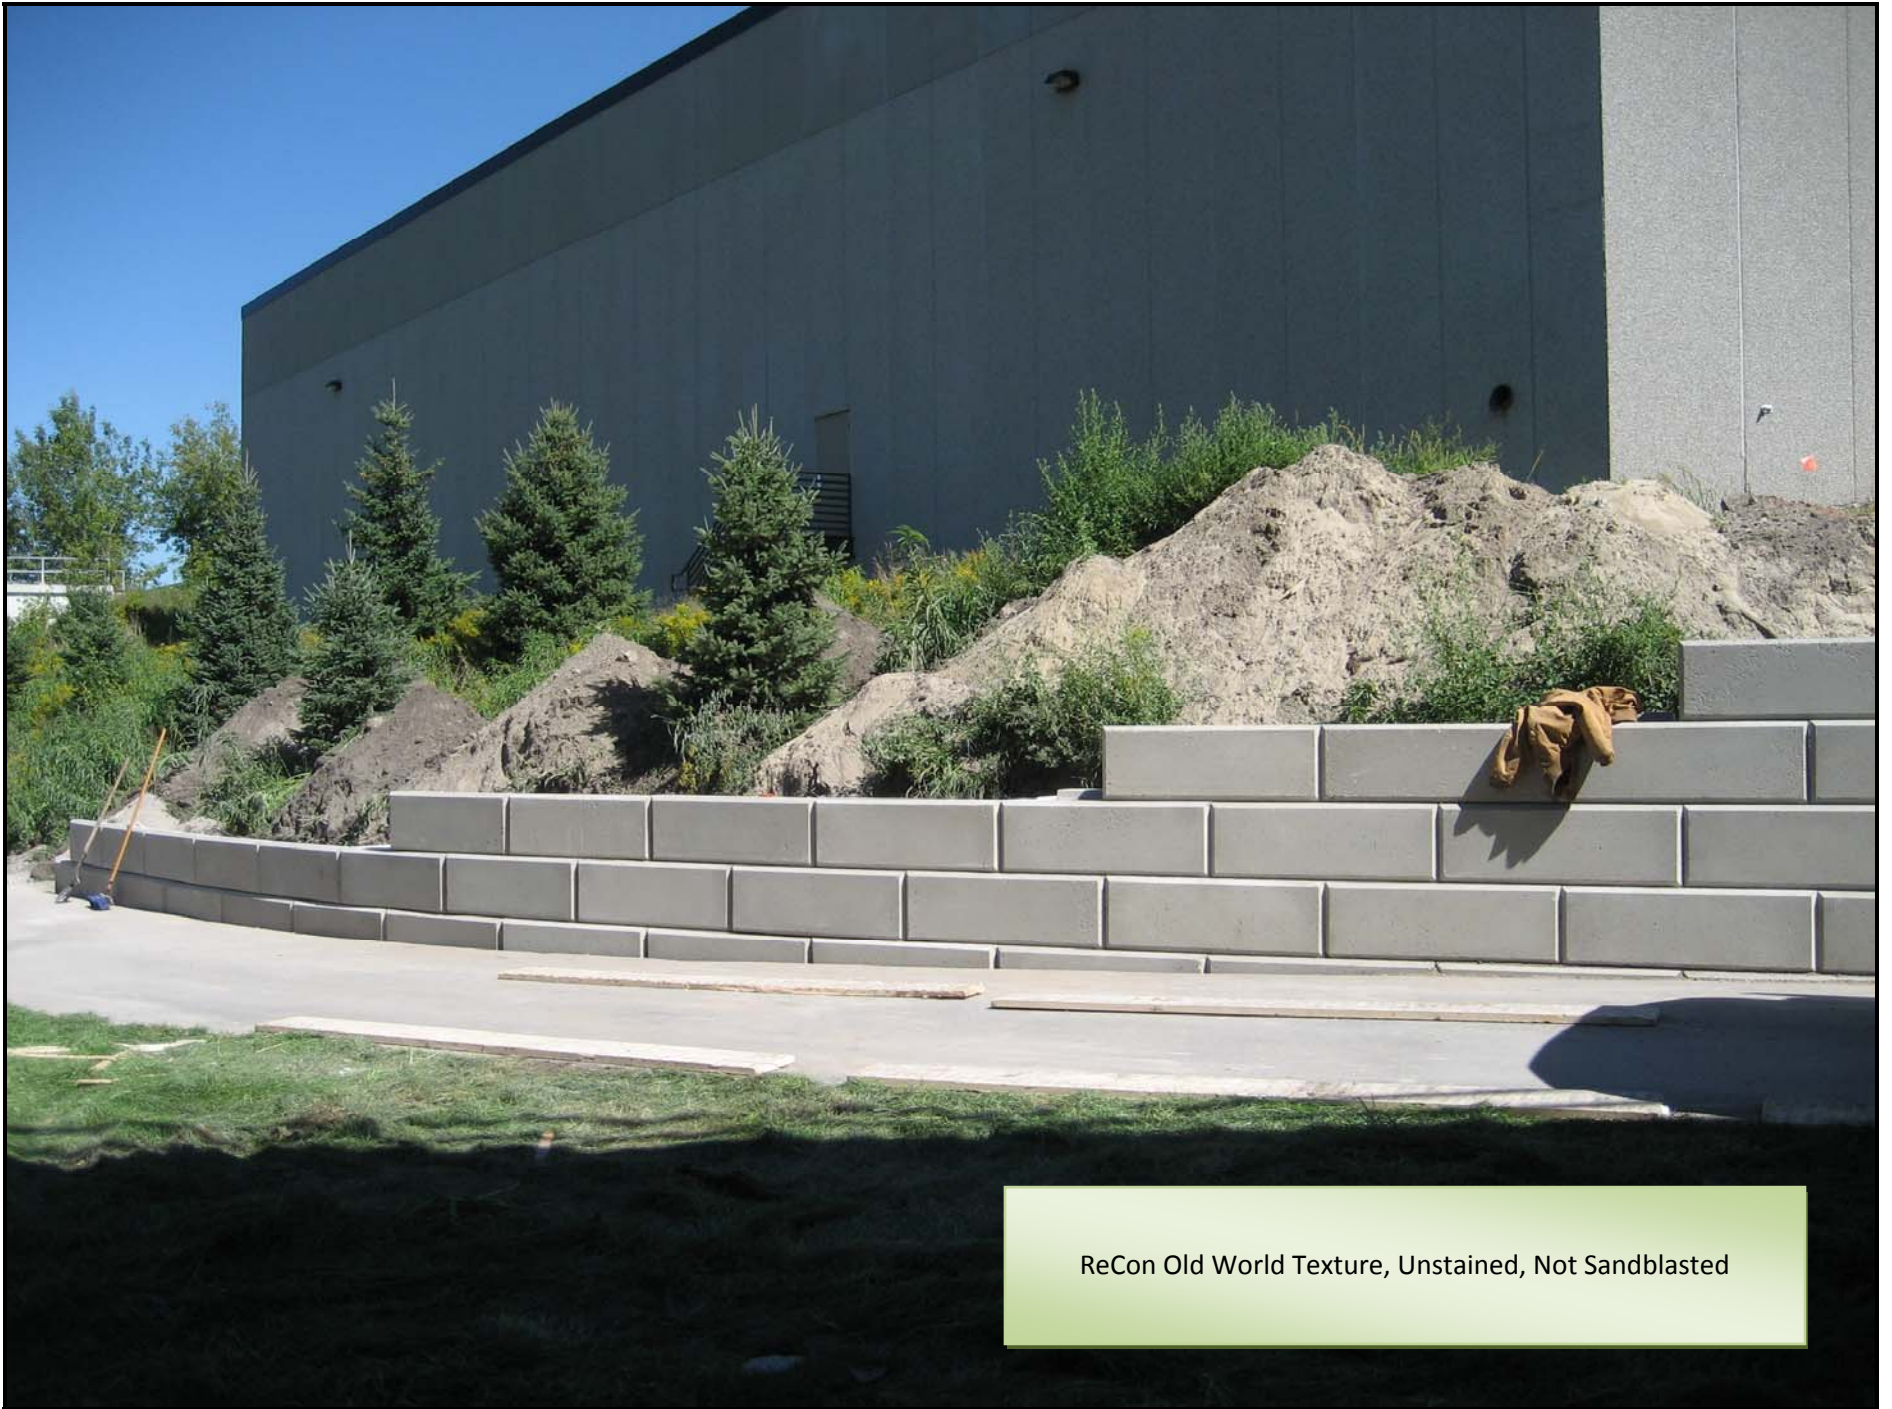

ReCon Old World Texture, Unstained, Not Sandblasted