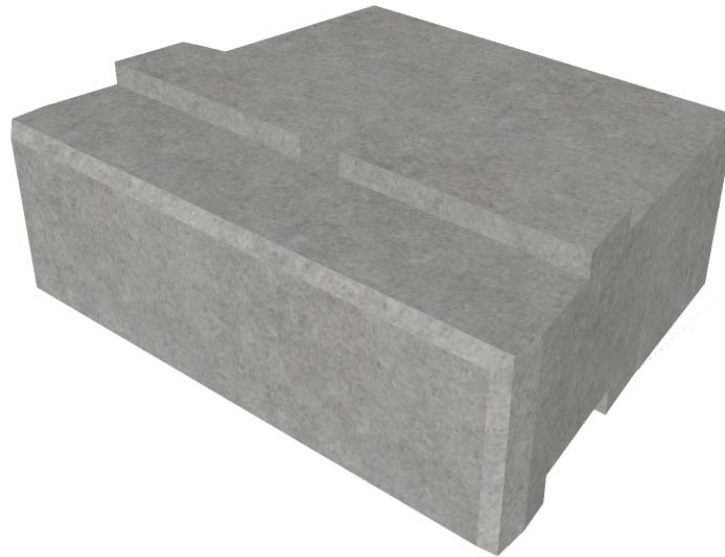

# ReCon Texture Choices...Old World

Aesthetics You Want...Performance You Need!

**Retaining Wall Systems**

7600 West 27<sup>th</sup> St., #229

St. Louis Park, MN 55426

[www.reconwalls.com](http://www.reconwalls.com)

ReCon Old World Texture, Unstained, Light Sandblast

ReCon Old World Texture, Stained, Sandblasted