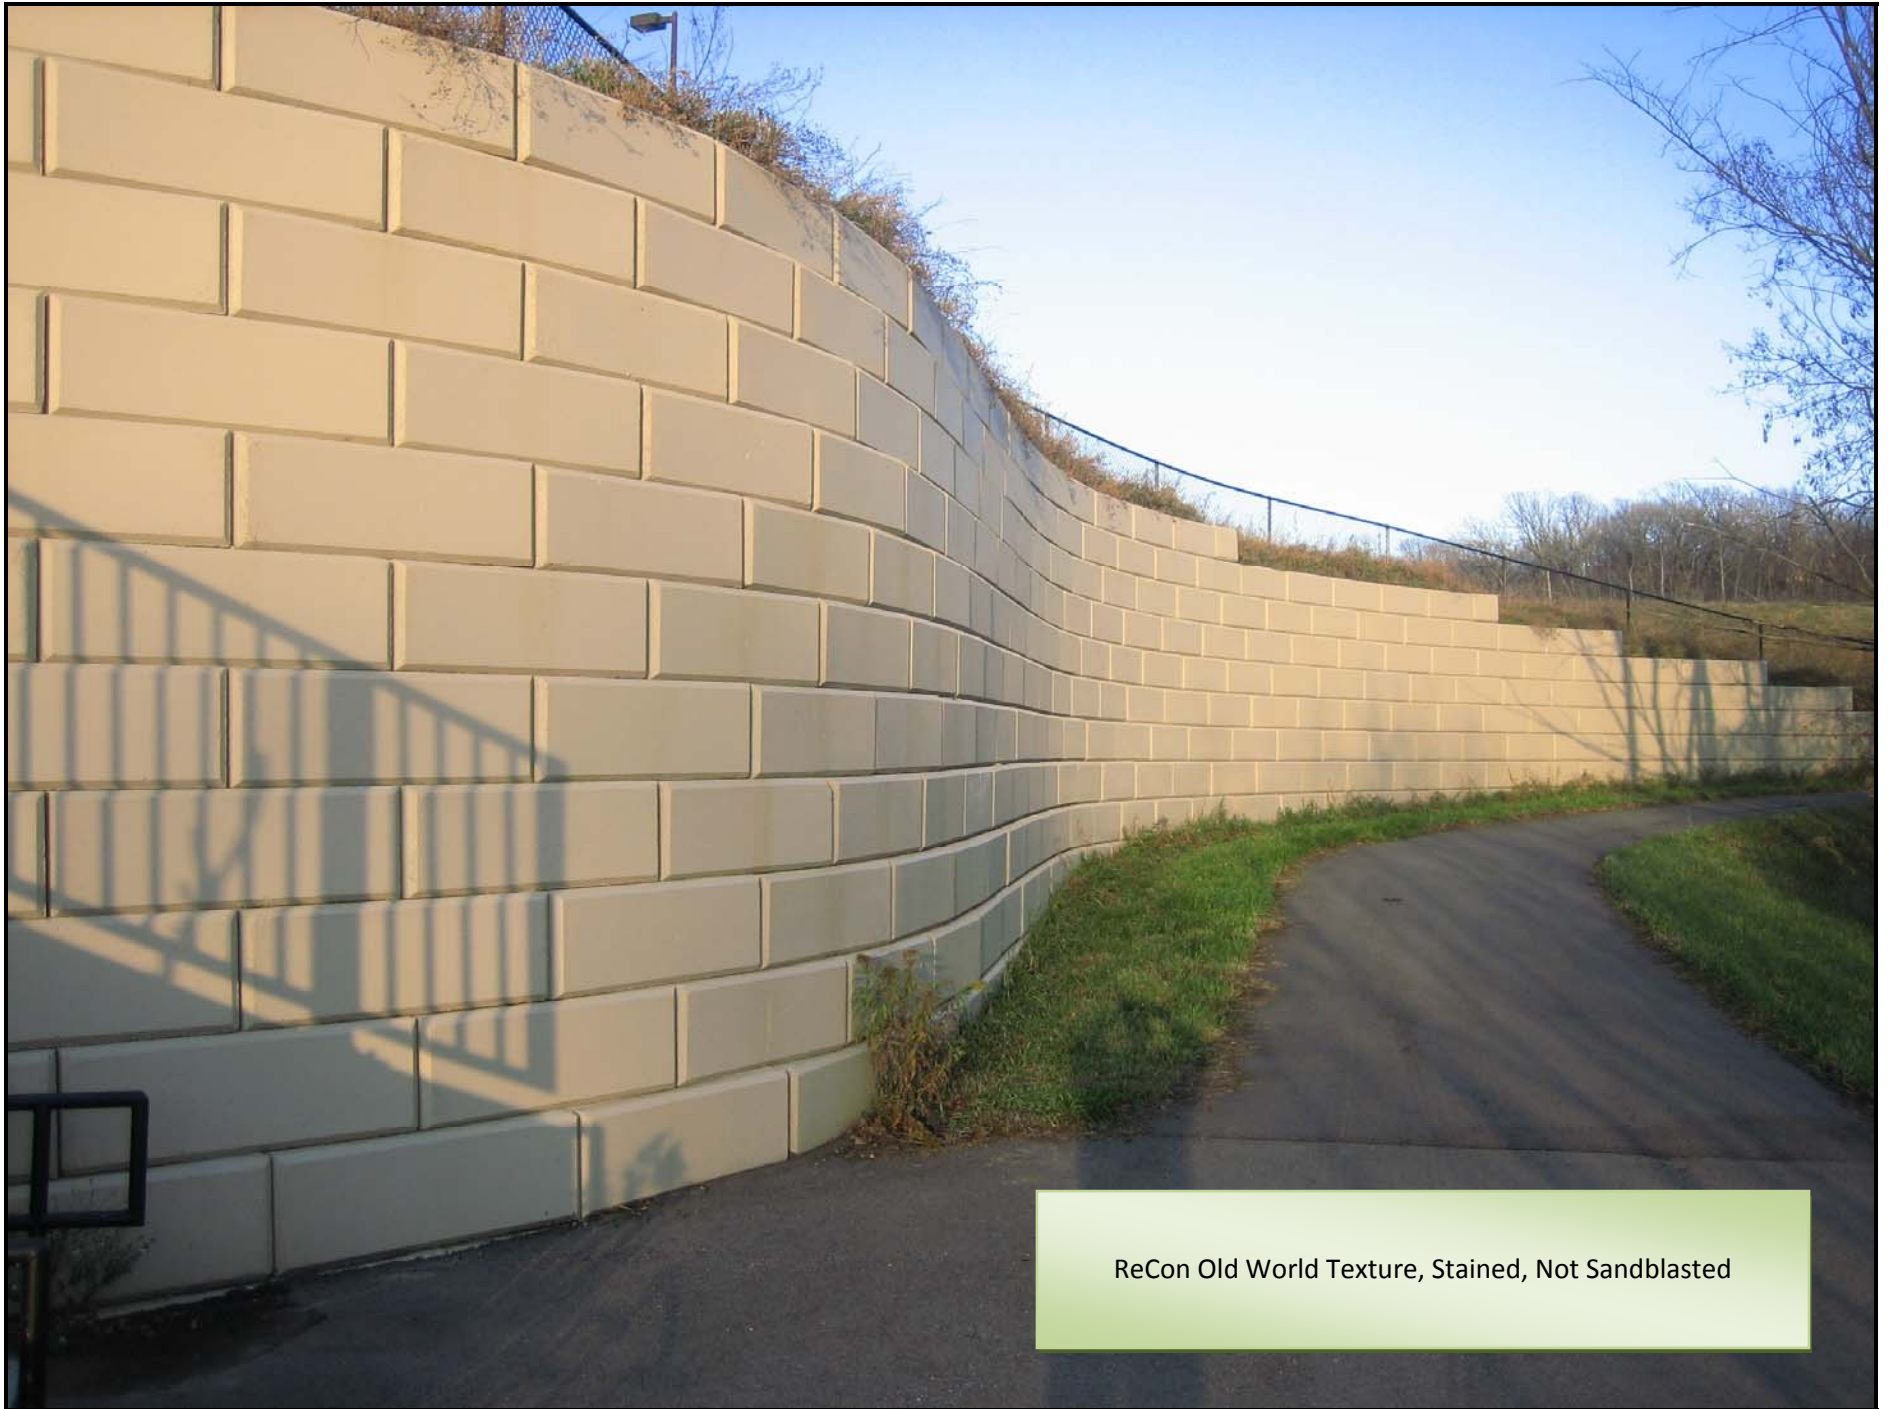

ReCon Old World Texture, Stained, Not Sandblasted